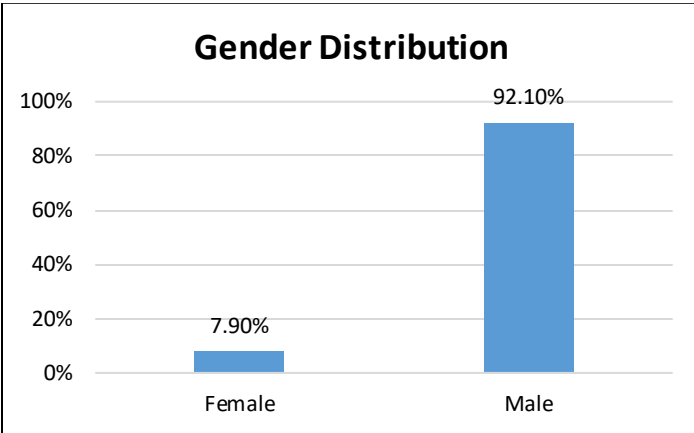

Pretrial Services Weekly Report

Electronic Monitoring Population Demographics 7/7/2022

Radio Frequency Monitoring (RF) population:	835
GPS Monitoring population:	831

Radio Frequency Monitoring